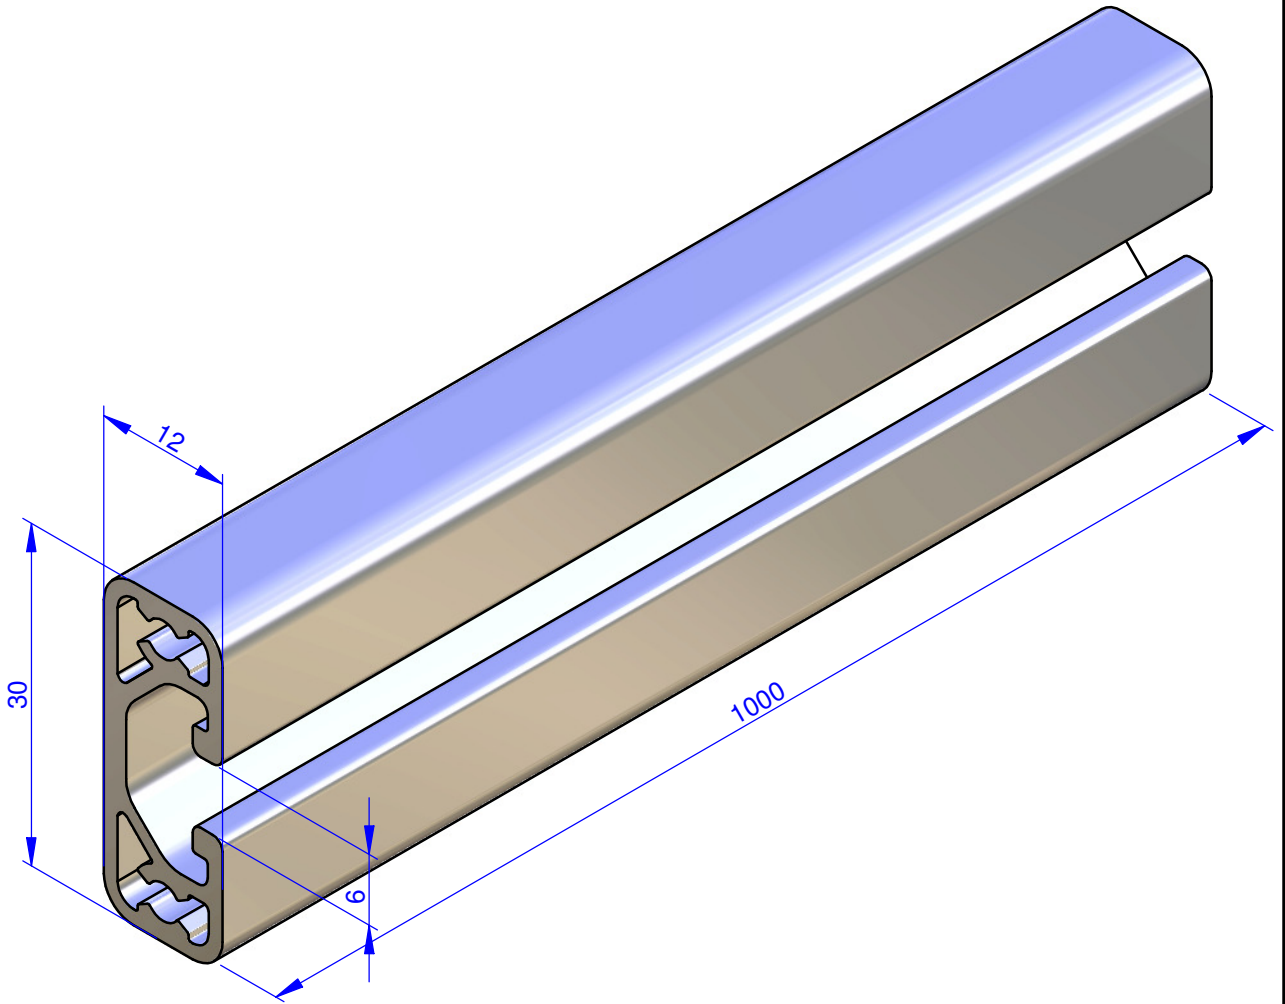

THE PROPERTY OF THIS DRAWING IS ESTABLISHED BY LAW
IT IS FORBIDDEN TO REPRODUCE IT OR SHOW IT TO THIRD PARTY
WITHOUT A WRITTEN AGREEMENT.

MODIFICATIONS: VARIED DIMENSIONS AS OF DATE:

7.	10.
8.	11.
9.	12.

MODIFICATIONS: VARIED DIMENSIONS AS OF DATE:

1.	4.
2.	5.
3.	6.

FP Services

DESIGNED FROM
FPSERVICES

DATE 12/2013 WEIGHT 0,434 kg

CODE
CA.02.01.010

Format A4
UNI 936-76

GENERAL TOLERANCE:
UNI - ISO 2768
CLASSE f

DESCRIPTION